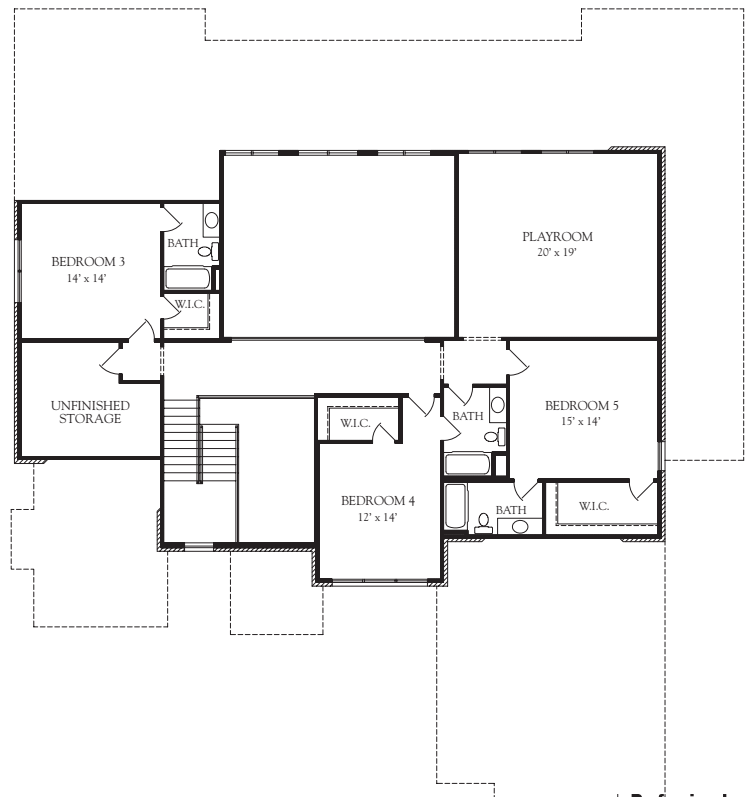

# TURNBERRY

5 Bedrooms  
5 1/2 Baths

First floor:	3,689 sq.ft.
Second floor:	2,032 sq.ft.
Total heated area:	5,721 sq.ft.
Unfinished Storage:	166 sq.ft.
Garage:	838 sq.ft.
Porches:	357 sq.ft.
Total Covered:	7,082 sq.ft.

This represents Elevation I only. Other elevations may change the interior room dimensions and size of home. Please see sales representative for details. Square footage calculated from outside exterior walls. Second floor two story space counted as half. All calculations are approximate.

*First Floor*

*Second Floor*