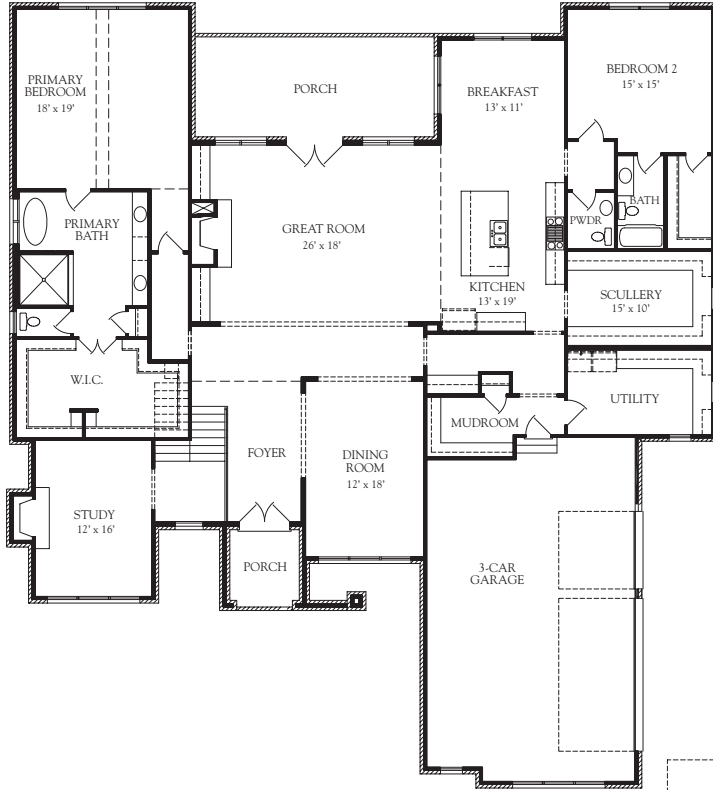

# TURNBERRY

5 Bedrooms  
5 1/2 Baths

First floor:	3,689 sq.ft.
Second floor:	2,032 sq.ft.
Total heated area:	5,721 sq.ft.
Unfinished Storage:	166 sq.ft.
Garage:	838 sq.ft.
Porches:	357 sq.ft.
Total Covered:	7,082 sq.ft.

This represents Elevation I only. Other elevations may change the interior room dimensions and size of home. Please see sales representative for details. Square footage calculated from outside exterior walls. Second floor two story space counted as half. All calculations are approximate.

*First Floor*

*Second Floor*